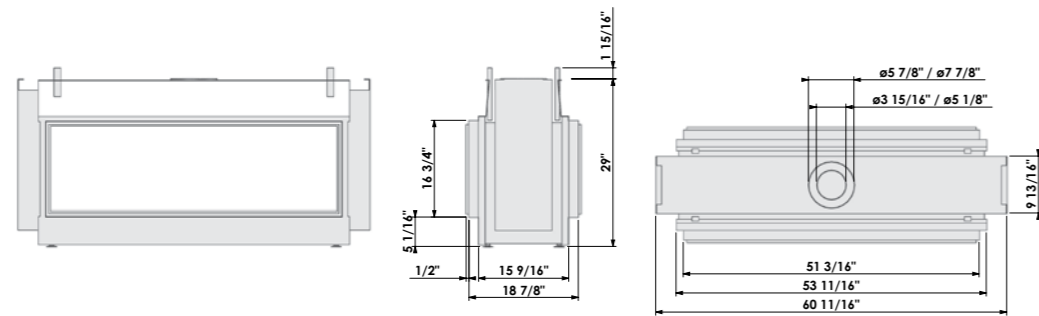

Fire with width

Stylish, horizontal gas fireplaces with mutually enhancing high quality design and high quality technology.

Floating Frame

The Horizon Bell 3 gas fireplaces are available with the newly developed Floating Frame concept. An innovation based on the optical floating of a .3" thick profile, behind which ceramic glass is fitted. This means that you will actually be able to experience your gas fireplace as an open hearth more than ever.

Horizon Bell 3

Horizon Bell XXL 3 22

Horizon Bell XL 3 24

Horizon Bell Large Tunnel 3 26

Horizon Bell Large Tunnel 3

NEW

Horizon Bell Large Tunnel 3 - floating frame