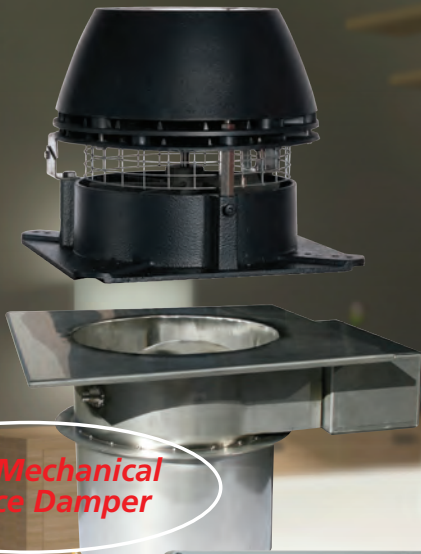

EcoDamper System

Keep the Cold Air Out, and the Cool Look In!

Mechanical Venting of Fireplaces

- *Eliminates the need for glass doors*
- *Low profile*
- *Conserves energy*
- *Built to last*

*MFD – Mechanical
Fireplace Damper*