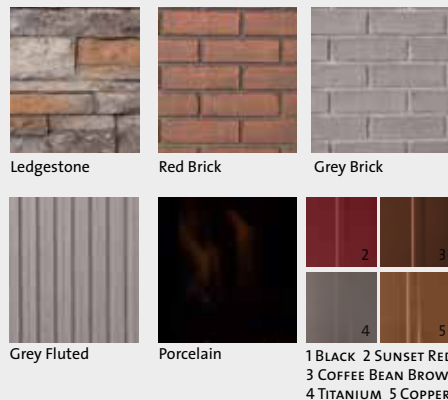

DESIGN OPTIONS

- Design-A-Fire
- interior: brick, stone or porcelain enamel
- burner: logset or glass (with or without river rock)
- surround: contemporary (oversized also available)

PERFORMANCE OPTIONS

AVAILABLE SURROUNDS

Contemporary

Contemporary Stainless Steel

AVAILABLE FIREBOX PANELS

Ledgestone

Red Brick

Grey Brick

Grey Fluted

Porcelain

1 BLACK 2 SUNSET RED
 3 COFFEE BEAN BROWN
 4 TITANIUM 5 COPPER

AVAILABLE BURNERS

Glass Burner

Rocks Optional

Logset Burner

GLASS OPTIONS

Desert