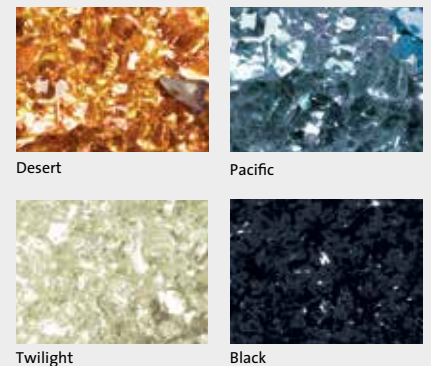

DESIGN OPTIONS

- Design-A-Fire
- interior: brick, stone or porcelain enamel
- burner: logset or glass (with or without river rock)
- surround: contemporary (oversized also available)

PERFORMANCE OPTIONS

AVAILABLE SURROUNDS

Contemporary

Contemporary Stainless Steel

AVAILABLE FIREBOX PANELS

Ledgestone

Red Brick

Grey Brick

Grey Fluted

Porcelain

1 BLACK 2 SUNSET RED
 3 COFFEE BEAN BROWN
 4 TITANIUM 5 COPPER

AVAILABLE BURNERS

Glass Burner

Rocks Optional

Logset Burner

GLASS OPTIONS

Desert

Pacific

Twilight

Black