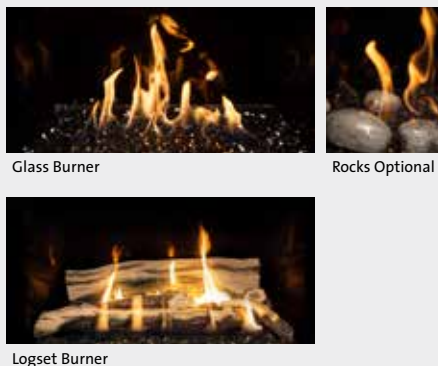

DESIGN OPTIONS

- Design-A-Fire
- interior: brick, stone or porcelain enamel
- burner: logset or glass (with or without river rock)
- surround: contemporary (oversized also available)

PERFORMANCE OPTIONS

AVAILABLE SURROUNDS

Contemporary

Contemporary Stainless Steel

AVAILABLE FIREBOX PANELS

Ledgestone

Red Brick

Grey Brick

Grey Fluted

Porcelain

1 BLACK 2 SUNSET RED
 3 COFFEE BEAN BROWN
 4 TITANIUM 5 COPPER

AVAILABLE BURNERS

Glass Burner

Rocks Optional

Logset Burner

GLASS OPTIONS

Desert