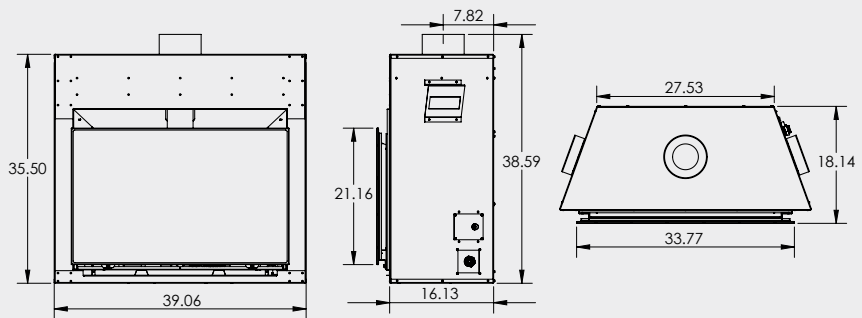

FIREPLACES & STOVES

Estate

Zero-Clearance Fireplace

Where wall space is available but depth is limited, Estate is the solution. A Zero Clearance fireplace that's just over 16 inches deep, Estate was designed for easy installation in new construction and renovations. Its contemporary lines provide a clear view of the flame.

STANDARD FEATURES

- direct vent technology
- SIT Pro Flame 2 valve
- high-efficiency heat exchanger with aluminum fins
- integrated micro-mesh safety screen
- standard remote control
- pre-installed in a factory built zero clearance kit
- steel surround with removable edge for raised hearth installations

DESIGN OPTIONS

- Design-A-Fire
- interior: brick, stone or porcelain enamel
- burner: logset or glass (with or without river rock)
- surround: contemporary (oversized also available)

PERFORMANCE OPTIONS

- variable-speed blower

- Heat Output Natural Gas . . . . . **30,000 BTU**
- Heat Output Liquid Propane . . . . . **26,000 BTU**
- P.4 Efficiency NG **74.4%**
- P.4 Efficiency LP **76.6%**
- AFUE **76%**
- Glass Size . . . . . **430 sq.in.**

AVAILABLE SURROUNDS

AVAILABLE FIREBOX PANELS

AVAILABLE BURNERS

GLASS OPTIONS