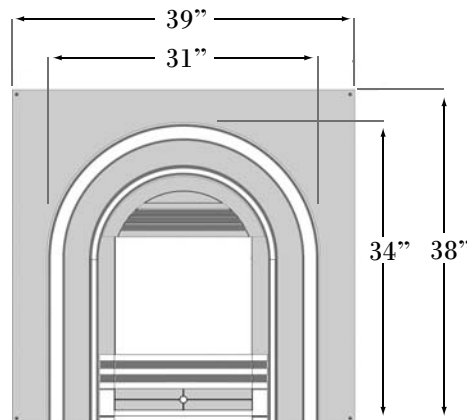

### 550CAP - Classic Arch Front

\* Dimensions indicate allowable overlap of combustible material such as 3/4" wood.

Minimum Framing  
Cavity Dimensions  
26.5"W x 13"D x 37"H

\* For use with Valor's Portrait Series gas fireplaces.