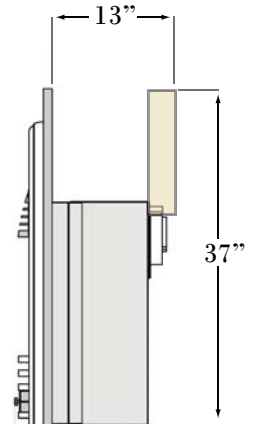

### 550CAP - Classic Arch Front

\* Dimensions indicate allowable overlap of combustible material such as 3/4" wood.

Minimum Framing  
Cavity Dimensions  
26.5"W x 13"D x 37"H

\* For use with Valor's Portrait Series gas fireplaces.