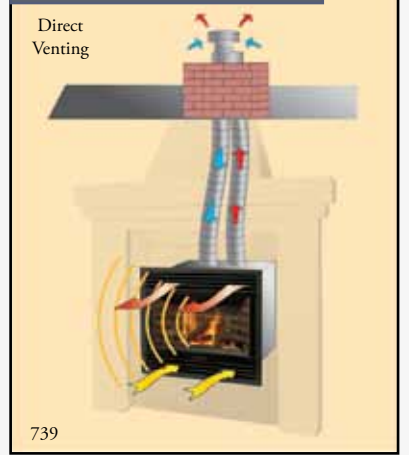

739

- OUTSIDE AIR FOR COMBUSTION
- EXHAUST
- RADIANT HEAT
- HEAT CONVECTION
- INSIDE AIR

MODEL/FUEL

Model	Fuel	Max. Input BTU/hr	Min. Input BTU/hr	Fuel Bed Options (Creekside or Log set)	Control System (ValorStat/ ValorStat Plus)	Fan Option	EnerGuide Rating**	AFUE**	Max. Output** (w/out fan) BTU/hr
738BXN	NG	24,000	6,500	Log set	ValorStat	No	59%	63.4%	16,169
738BXP	LPG	24,000	13,000	Log set	ValorStat	No	59%	63.4%	16,169
739ILN	NG	26,000	6,500	Log set	ValorStat Plus	Yes	66.4%	65.7%	17,490
739ILP	LPG	24,000	13,000	Log set	ValorStat Plus	Yes	63.3%	65.5%	16,171
739IRN	NG	26,000	6,500	Creekside	ValorStat Plus	Yes	66.4%	65.7%	17,490
739IRP	LPG	24,000	13,000	Creekside	ValorStat Plus	Yes	63.3%	65.5%	16,171

** EnerGuide Ratings and Outputs have been determined without a fan/blower, using the CSA P4.1-02 test method
** A.E.U.E. (Annual Fuel Use Efficiency) tested as per 10CFR - 430.23
Certified to ANSI Z21.88 / CSA 2.33 Vented Gas Fireplace Heater Standard
CAN 1-2. 17 Gas Fired Appliances For Use at High Altitude

About Our Efficiency Ratings
At Valor we use recognized Canadian and US government test methods for determining energy efficiency performance. This ensures our products will perform in your home as rated. Beware of misleading "steady state" efficiency claims made by manufacturers using their own "in-house" test methods. For more information visit our website at valorfireplaces.com

VENTING OPTIONS

Fill in the diagram dimensions below then stop by your local Valor dealer to see if a Legend G3 will work in your home.