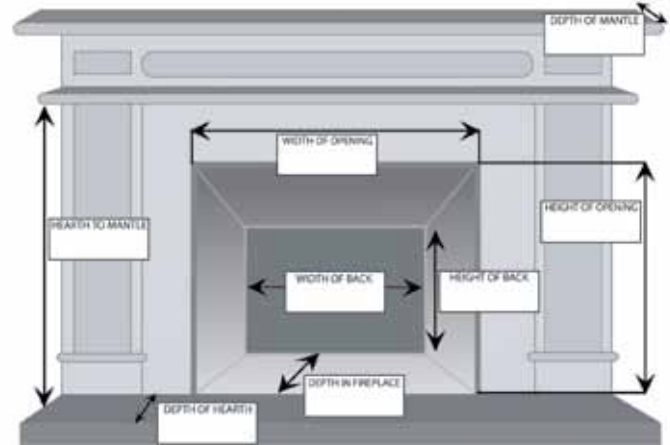

ENGINES	738BXN	G3 B-Vent Engine NG (Log Set with Red Brick Liner)
	738BXP	G3 B-Vent Engine Logs LPG (Log Set with Red Brick Liner)
	739ILN	G3 Direct Vent Engine Logs NG (Log Set with Red Brick Liner)
	739ILP	G3 Direct Vent Engine Logs LPG (Log Set with Red Brick Liner)
	739IRN	G3 Direct Vent Engine NG (Creekside River Rock & Driftwood with Black Fluted Liner)
FRONTS	739IRP	G3 Direct Vent Engine LPG (Creekside River Rock & Driftwood with Black Fluted Liner)
	741SFB	Contemporary Steel Front - Black
	741SVI	Contemporary Steel Front - Vintage Iron
	742CFB	Traditional Cast Iron Front - Black
	743FVI	FenderFire Double Door - Black & Vintage Iron
FRETS	744FVI	FenderFire Single Door - Black & Vintage Iron
	745CFV	Clearview Front - Black & Vintage Iron
	758CCB	Clearview Cast Fret*
	1236MAP	Metropolis Polished Andiron*
	1225VFB	Ventana Fret - Black*
TRIM KITS, SURROUNDS AND CLOSURE PLATES	RA24TB	Traditional Fret - Black*
	715CVI	Cast Surround Plate - Vintage Iron (29" h X 41" w)
	746CTK	3-Sided Contour Trim Kit - Black (26-3/4" h X 36-1/2" w)
	746VIK	3-Sided Contour Trim Kit - Vintage Iron (26-3/4" h X 36-1/2" w)
	747DTK	3-Sided Deluxe Trim Kit - Black (26-3/4" h X 36-1/2" w)
	747VIK	3-Sided Deluxe Trim Kit - Vintage Iron (26-3/4" h X 36-1/2" w)
	748CTK	4-Sided Contour Trim Kit - Black (30-1/4" h X 36-1/2" w)
	748VIK	4-Sided Contour Trim Kit - Vintage Iron (30-1/4" h X 36-1/2" w)
	749DTK	4-Sided Deluxe Trim Kit - Black (30-1/4" h X 36-1/2" w)
	749VIK	4-Sided Deluxe Trim Kit - Vintage Iron (30-1/4" h X 36-1/2" w)
	750OCP	Oversized Closure Plate - Black (Maximum Coverage 29-1/2" h X 42" w)
	750OVI	Oversized Closure Plate - Vintage Iron (Maximum Coverage 29-1/2" h X 42" w)
	751LTK	Lift Trim Kit - Black
	751LVK	Lift Trim Kit - Vintage Iron
	752BTK	Base Trim Kit - Black
	752BVK	Base Trim Kit - Vintage Iron
	753OTK	Oversized Trim Kit - Black (31" h X 45-3/16" w)
	753OTV	Oversized Trim Kit - Vintage Iron (31" h X 45-3/16" w)
	756STB	3-Sided Square Trim Kit - Black (27-1/8" h X 37-1/2" w)
	756STV	3-Sided Square Trim Kit - Vintage Iron (27-1/8" h X 37-1/2" w)
756STP	3-Sided Square Trim Kit - Brushed Nickel (27-1/8" h X 37-1/2" w)	
757STB	4-Sided Square Trim Kit - Black (31-1/8" h X 37-1/2" w)	
757STV	4-Sided Square Trim Kit - Vintage Iron (31-1/8" h X 37-1/2" w)	
757STP	4-Sided Square Trim Kit - Brushed Nickel (31-1/8" h X 37-1/2" w)	
761DRK	Decorative Rock Kit (Optional Accessory Kit for the Creekside Fuel Bed)	
762TRB	Temperature Reduction Baffle (Optional)	
763TBB	Trimmable backing plate - Black (30-1/2" h X 42" w)	
765CSB	4-Sided Contemporary Front in Black	
765CSC	4-Sided Contemporary Front in Copper	
765CSN	4-Sided Contemporary Front in Brushed Nickel	
ACCESSORIES	754RSK	Rock Set Conversion Kit for the 738BXN/BXP & 739ILN/ILP
	755CFK	Circulating Fan Kit (with Variable Speed Thermally Activated Controller - For use with 739 direct vent model only)
	759EBL	Enamel Firebox Liner Kit in Gloss Black (Replaces standard liner packed with heater)
	770ZCK	Zero Clearance Kit (738 b-vent model only)
	1265WSK	Valor Wall Switch Kit (Works in conjunction with the ValorStat Handset. For use with 739 direct vent model only)