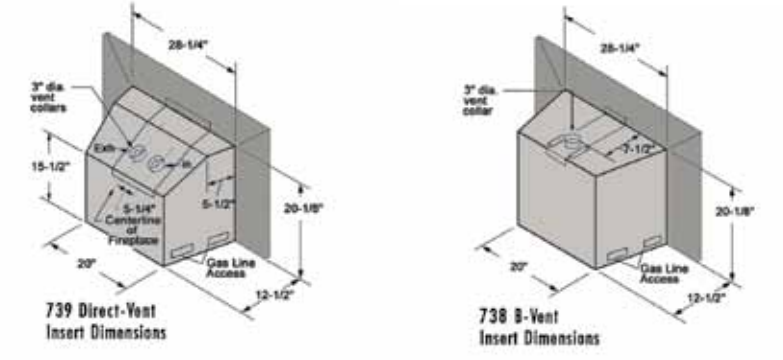

## PRODUCT DIMENSIONS FOR 738 & 739 MODELS

738

Use either the B-Vent model (top) with a single 3" liner or the Direct Vent (bottom) with co-linear 3" venting.

739

- OUTSIDE AIR FOR COMBUSTION
- EXHAUST
- RADIANT HEAT
- HEAT CONVECTION
- INSIDE AIR