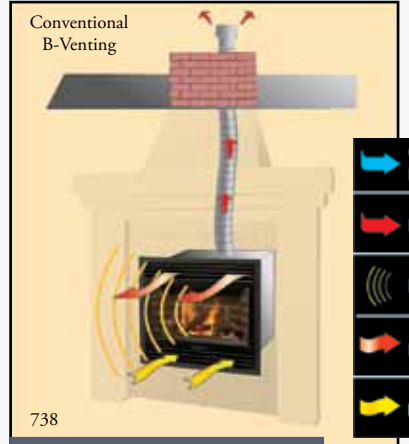

738

Use either the B-Vent model (top) with a single 3" liner or the Direct Vent (bottom) with co-linear 3" venting.