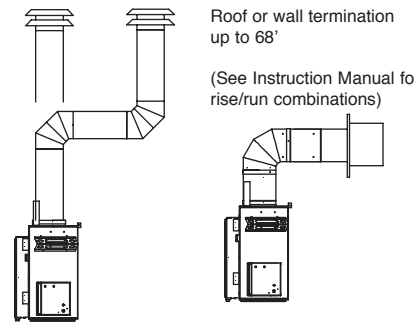

TOWN & COUNTRY VENTING

Roof or wall termination up to 68'

(See Instruction Manual for rise/run combinations)