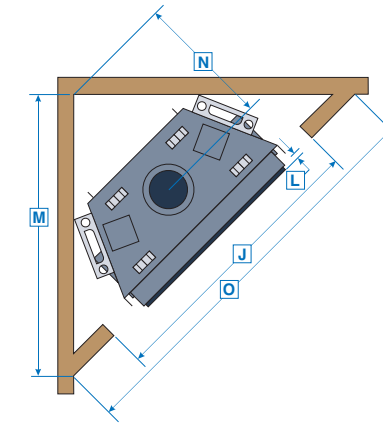

APPLIANCE DIMENSIONS AND MINIMUM COMBUSTIBLE FRAMING DIMENSIONS

APPLIANCE DIMENSIONS

(A)	29 7/16"	74.77 cm
(B)	43 1/2"	110.49 cm
(C)	49 3/4"	126.37 cm
(D)	26 7/8"	68.26 cm
(E)	12 5/8"	32.07 cm
(F)	14 1/4"	36.20 cm
(G)	38 1/8"	96.84 cm
(H)	42 3/16"	107.16 cm
(I)	53 7/8"	136.84 cm

MINIMUM COMBUSTIBLE FRAMING DIMENSIONS

(J)	54"	137.16 cm
(K)	26 1/8"	66.36 cm
(L)	3/4"	1.91 cm
(M)	61 3/4"	156.85 cm
(N)	30 1/8"	76.52 cm
(O)	87 5/16"	221.77 cm
(P)	54"	137.16 cm

Town & Country's comprehensive Warranty assures you of a lifetime of warmth and pleasure