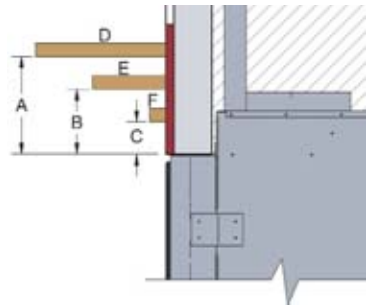

REF.	* MANTEL CLEARANCE	REF.	** MANTEL DEPTH
A	9"	D	12"
B	6"	E	6 3/4"
C	3"	F	1 1/2"

Canadit ENERGUIDE Look for the EnerGuide Gas Fireplace Energy Efficiency Rating in this brochure <small>Based on CSA P.4.1-02</small>	BTU INPUT	NG	LP
	HIGH	61,000	61,000
LOW	46,200	46,200	
EnerGuide Rating	37.19%	37.19%	