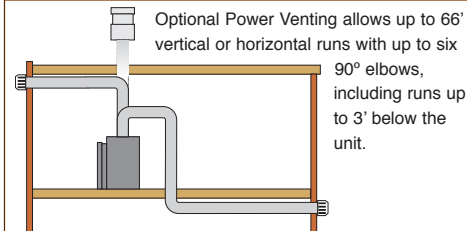

TOWN & COUNTRY VENTING

Roof or wall termination up to 68'

(See Instruction Manual for rise/run combinations)

TOWN & COUNTRY POWER VENT

Optional Power Venting allows up to 66' vertical or horizontal runs with up to six 90° elbows, including runs up to 3' below the unit.