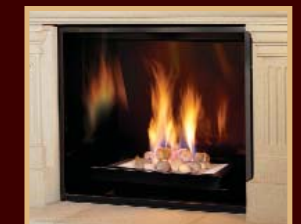

Country Home Burner with Tuscan Panels

Black Diamond Burner with Black Porcelain Panels

Chalet Burner with Tuscan Panels

Country Home Burner with Beige Herringbone Panels

FIREPLACE FEATURES

- A luxury fireplace with an exceptional flame
- Clean Face with huge Ceramic "Disappearing" Glass
- Flush Hearth for authentic look of a wood burning fire
- Maestro Control System with wall-mounted operation and elegant programmable handheld remote
- Create your fire inside the firebox with Design-A-Fire
- Electronic Ignition converts to Standing Pilot at push of a button
- Natural Gas or Propane
- Battery back-up to operate during power outages
- Versatile Installation up to 66' from an exterior wall with optional power venting
- Superior materials and construction

Visit

www.townandcountryfireplaces.net to see the full line of Town & Country fireplaces

Optional Classic Fire Screen and Classic Andirons

Chalet Burner with Heritage Red Brick Panels

Country Home Burner with Black Porcelain Panels