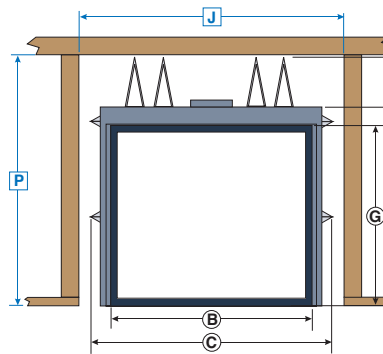

APPLIANCE DIMENSIONS AND MINIMUM COMBUSTIBLE FRAMING DIMENSIONS

APPLIANCE DIMENSIONS

(A)	29 7/16"	74.77 cm
(B)	43 1/2"	110.49 cm
(C)	49 3/4"	126.37 cm
(D)	26 7/8"	68.26 cm
(E)	12 5/8"	32.07 cm
(F)	14 1/4"	36.20 cm
(G)	38 1/8"	96.84 cm
(H)	42 3/16"	107.16 cm
(I)	53 7/8"	136.84 cm

MINIMUM COMBUSTIBLE FRAMING DIMENSIONS

(J)	54"	137.16 cm
(K)	26 1/8"	66.36 cm
(L)	3/4"	1.91 cm
(M)	61 3/4"	156.85 cm
(N)	30 1/8"	76.52 cm
(O)	87 5/16"	221.77 cm
(P)	54"	137.16 cm

Town & Country's comprehensive Warranty assures you of a lifetime of warmth and pleasure