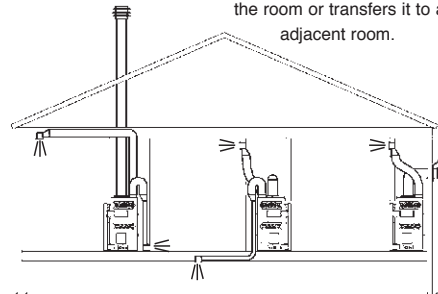

FIND A TOWN & COUNTRY FIREPLACE RETAILER AT www.townandcountryfireplaces.net/showroom

ARCHITECT, DESIGNER AND BUILDER RESOURCES AT www.townandcountryfireplaces.net

OR EMAIL sales@townandcountryfireplaces.net

TOWN & COUNTRY
FIREPLACES™