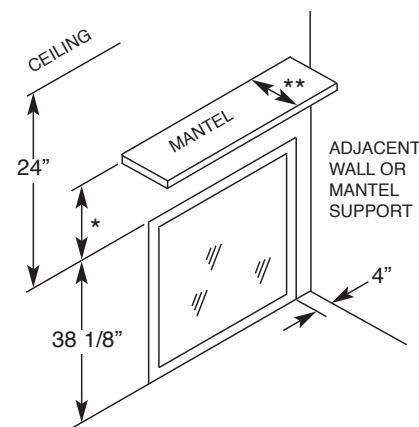

REF.	* MANTEL CLEARANCE	REF.	** MANTEL DEPTH
A	9"	D	12"
B	6"	E	6 3/4"
C	3"	F	1 1/2"

Canadit ENERGUIDE Look for the EnerGuide Gas Fireplace Energy Efficiency Rating in this brochure <small>Based on CSA P.4.1-02</small>	BTU INPUT	NG	LP
	HIGH	61,000	61,000
LOW	46,200	46,200	
EnerGuide Rating	37.19%	37.19%	