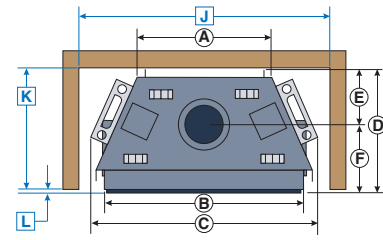

APPLIANCE DIMENSIONS AND MINIMUM COMBUSTIBLE FRAMING DIMENSIONS

APPLIANCE DIMENSIONS

(A)	29 7/16"	74.77 cm
(B)	43 1/2"	110.49 cm
(C)	49 3/4"	126.37 cm
(D)	26 7/8"	68.26 cm
(E)	12 5/8"	32.07 cm
(F)	14 1/4"	36.20 cm
(G)	38 1/8"	96.84 cm
(H)	42 3/16"	107.16 cm
(I)	53 7/8"	136.84 cm

MINIMUM COMBUSTIBLE FRAMING DIMENSIONS

(J)	54"	137.16 cm
(K)	26 1/8"	66.36 cm
(L)	3/4"	1.91 cm
(M)	61 3/4"	156.85 cm
(N)	30 1/8"	76.52 cm
(O)	87 5/16"	221.77 cm
(P)	54"	137.16 cm