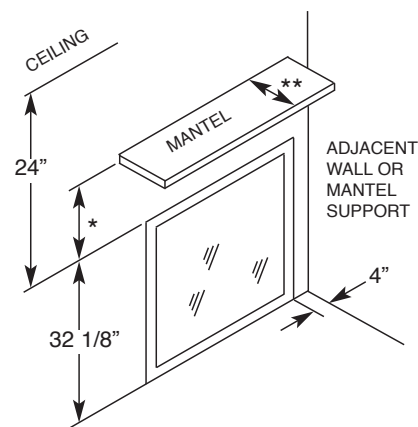

Canadiff ENERGUIDE Look for the EnerGuide Gas Fireplace Energy Efficiency Rating in this brochure Based on CSA P.4.1-02	BTU INPUT		NG	LP
	HIGH	47,000	47,000	
LOW	35,000	35,000		
EnerGuide Rating	23.31%	23.31%		

Town & Country Fireplaces are decorative appliances – crafted with low heating efficiency for maximum viewing comfort.