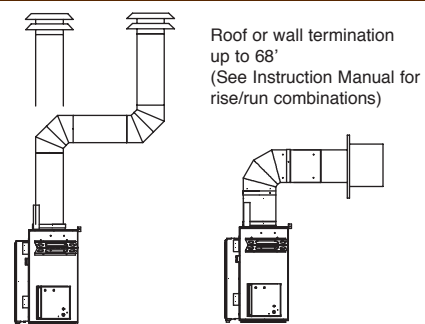

TOWN & COUNTRY VENTING

Roof or wall termination up to 68' (See Instruction Manual for rise/run combinations)