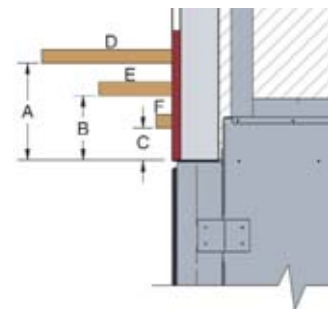

MANTEL CLEARANCES

REF.	* MANTEL CLEARANCE	REF.	** MANTEL DEPTH
A	9"	D	12"
B	6"	E	6 3/4"
C	3"	F	1 1/2"

Canadiff ENERGUIDE Look for the EnerGuide Gas Fireplace Energy Efficiency Rating in this brochure Based on CSA P.4.1-02	BTU INPUT		NG	LP
	HIGH	47,000	47,000	
LOW	35,000	35,000		
EnerGuide Rating	23.31%	23.31%		