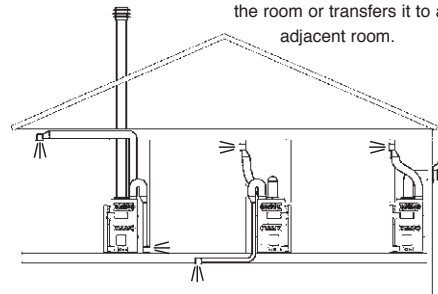

FIND A TOWN & COUNTRY FIREPLACE RETAILER AT www.townandcountryfireplaces.net/showroom

ARCHITECT, DESIGNER AND BUILDER RESOURCES AT www.townandcountryfireplaces.net

OR EMAIL sales@townandcountryfireplaces.net

TOWN & COUNTRY
FIREPLACES™