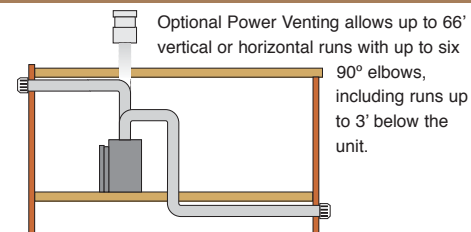

TOWN & COUNTRY VENTING

Roof or wall termination up to 68' (See Instruction Manual for rise/run combinations)

TOWN & COUNTRY POWER VENT

Optional Power Venting allows up to 66' vertical or horizontal runs with up to six 90° elbows, including runs up to 3' below the unit.