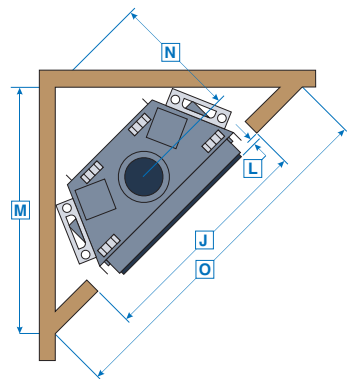

APPLIANCE DIMENSIONS AND MINIMUM COMBUSTIBLE FRAMING DIMENSIONS

APPLIANCE DIMENSIONS

(A)	25 3/4"	65.41 cm
(B)	37 1/2"	95.25 cm
(C)	47 1/8"	105.10 cm
(D)	24 3/16"	61.44 cm
(E)	12 11/16"	32.23 cm
(F)	11 1/2"	29.21 cm
(G)	32 3/16"	81.76 cm
(H)	36 1/8"	91.76 cm
(I)	47 13/16"	121.44 cm

MINIMUM COMBUSTIBLE FRAMING DIMENSIONS

(J)	48"	121.92 cm
(K)	23 3/8"	59.37 cm
(L)	3/4"	1.91 cm
(M)	54 1/2"	138.43 cm
(N)	27 3/8"	69.53 cm
(O)	77 1/8"	195.90 cm
(P)	48 1/4"	122.56 cm

Town & Country's comprehensive Warranty assures you of a lifetime of warmth and pleasure