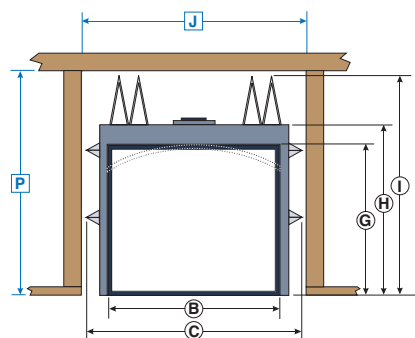

APPLIANCE DIMENSIONS AND MINIMUM COMBUSTIBLE FRAMING DIMENSIONS

APPLIANCE DIMENSIONS

(A)	25 3/4"	65.41 cm
(B)	37 1/2"	95.25 cm
(C)	47 1/8"	105.10 cm
(D)	24 3/16"	61.44 cm
(E)	12 11/16"	32.23 cm
(F)	11 1/2"	29.21 cm
(G)	32 3/16"	81.76 cm
(H)	36 1/8"	91.76 cm
(I)	47 13/16"	121.44 cm

MINIMUM COMBUSTIBLE FRAMING DIMENSIONS

(J)	48"	121.92 cm
(K)	23 3/8"	59.37 cm
(L)	3/4"	1.91 cm
(M)	54 1/2"	138.43 cm
(N)	27 3/8"	69.53 cm
(O)	77 1/8"	195.90 cm
(P)	48 1/4"	122.56 cm

Town & Country's comprehensive Warranty assures you of a lifetime of warmth and pleasure