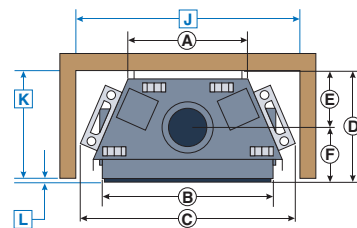

APPLIANCE DIMENSIONS AND MINIMUM COMBUSTIBLE FRAMING DIMENSIONS

APPLIANCE DIMENSIONS

(A)	25 3/4"	65.41 cm
(B)	37 1/2"	95.25 cm
(C)	47 1/8"	105.10 cm
(D)	24 3/16"	61.44 cm
(E)	12 11/16"	32.23 cm
(F)	11 1/2"	29.21 cm
(G)	32 3/16"	81.76 cm
(H)	36 1/8"	91.76 cm
(I)	47 13/16"	121.44 cm

MINIMUM COMBUSTIBLE FRAMING DIMENSIONS

(J)	48"	121.92 cm
(K)	23 3/8"	59.37 cm
(L)	3/4"	1.91 cm
(M)	54 1/2"	138.43 cm
(N)	27 3/8"	69.53 cm
(O)	77 1/8"	195.90 cm
(P)	48 1/4"	122.56 cm