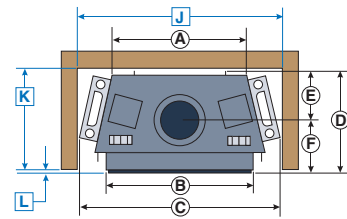

APPLIANCE DIMENSIONS AND MINIMUM COMBUSTIBLE FRAMING DIMENSIONS

APPLIANCE DIMENSIONS

A	28 9/16"	72.55 cm
B	31 1/2"	80.01 cm
C	43 1/2"	110.49 cm
D	22 5/16"	56.67 cm
E	10 3/4"	27.31 cm
F	11 9/16"	29.37 cm
G	28 3/16"	71.60 cm
H	32"	81.28 cm
I	40 1/4"	102.24 cm

MINIMUM COMBUSTIBLE FRAMING DIMENSIONS

J	44"	111.76 cm
K	21 3/4"	55.25 cm
L	3/4"	1.91 cm
M	55 1/2"	140.97 cm
N	28 3/16"	71.60 cm
O	78 1/2"	199.39 cm
P	40 1/2"	102.87 cm