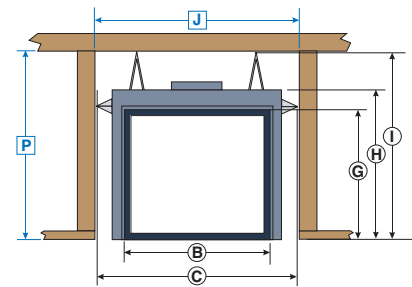

APPLIANCE DIMENSIONS AND MINIMUM COMBUSTIBLE FRAMING DIMENSIONS

APPLIANCE DIMENSIONS

A	28 9/16"	72.55 cm
B	31 1/2"	80.01 cm
C	43 1/2"	110.49 cm
D	22 5/16"	56.67 cm
E	10 3/4"	27.31 cm
F	11 9/16"	29.37 cm
G	28 3/16"	71.60 cm
H	32"	81.28 cm
I	40 1/4"	102.24 cm

MINIMUM COMBUSTIBLE FRAMING DIMENSIONS

J	44"	111.76 cm
K	21 3/4"	55.25 cm
L	3/4"	1.91 cm
M	55 1/2"	140.97 cm
N	28 3/16"	71.60 cm
O	78 1/2"	199.39 cm
P	40 1/2"	102.87 cm

Town & Country's comprehensive Warranty assures you of a lifetime of warmth and pleasure