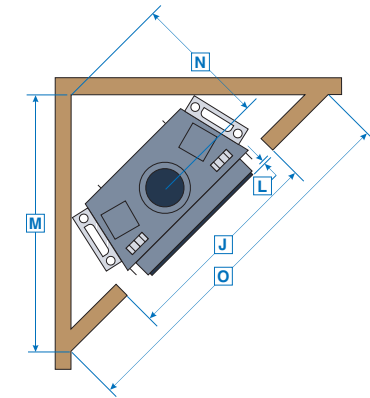

APPLIANCE DIMENSIONS AND MINIMUM COMBUSTIBLE FRAMING DIMENSIONS

APPLIANCE DIMENSIONS

A	28 9/16"	72.55 cm
B	31 1/2"	80.01 cm
C	43 1/2"	110.49 cm
D	22 5/16"	56.67 cm
E	10 3/4"	27.31 cm
F	11 9/16"	29.37 cm
G	28 3/16"	71.60 cm
H	32"	81.28 cm
I	40 1/4"	102.24 cm

MINIMUM COMBUSTIBLE FRAMING DIMENSIONS

J	44"	111.76 cm
K	21 3/4"	55.25 cm
L	3/4"	1.91 cm
M	55 1/2"	140.97 cm
N	28 3/16"	71.60 cm
O	78 1/2"	199.39 cm
P	40 1/2"	102.87 cm

Town & Country's comprehensive Warranty assures you of a lifetime of warmth and pleasure