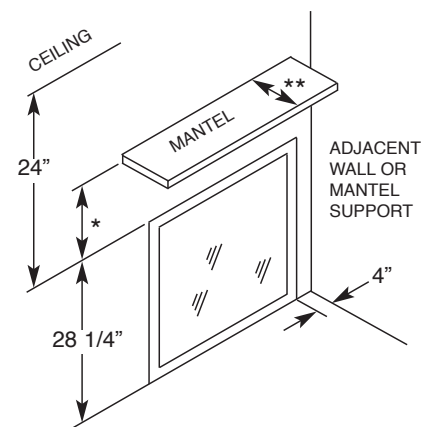

TOWN & COUNTRY FIREPLACES

MANTEL CLEARANCES

REF.	* MANTEL CLEARANCE	REF.	** MANTEL DEPTH
A	12"	D	12"
B	9"	E	6 3/4"
C	6"	F	1 1/2"

Canadiff ENERGUIDE Look for the EnerGuide Gas Fireplace Energy Efficiency Rating in this brochure <small>Based on CSA P.4.1-02</small>	BTU INPUT		NG	LP
		HIGH	35,000	35,000
	LOW	27,000	27,000	
	EnerGuide Rating	36.09%	36.09%	