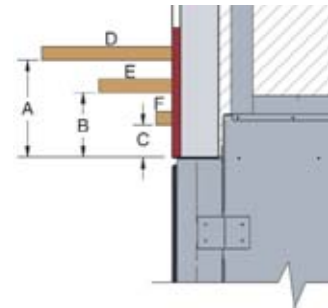

TOWN & COUNTRY FIREPLACES

MANTEL CLEARANCES

REF.	* MANTEL CLEARANCE	REF.	** MANTEL DEPTH
A	12"	D	12"
B	9"	E	6 3/4"
C	6"	F	1 1/2"

Canadiff ENERGUIDE Look for the EnerGuide Gas Fireplace Energy Efficiency Rating in this brochure <small>Based on CSA P.4.1-02</small>	BTU INPUT		NG	LP
		HIGH	35,000	35,000
	LOW	27,000	27,000	
	EnerGuide Rating	36.09%	36.09%	