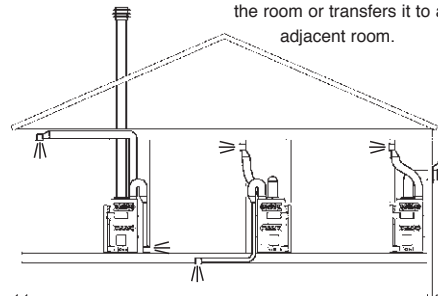

TOWN & COUNTRY VENTING

TOWN & COUNTRY POWER VENT

OPTIONAL REMOTE HEAT KIT

Optional Remote Heat Kit, with Variable-Speed Fan, controls heat flow from your Town & Country Fireplace to the room or transfers it to an adjacent room.