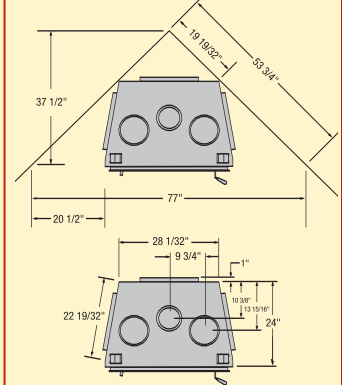

TOP VIEW

FRONT VIEW