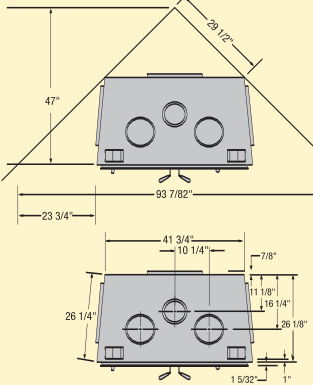

ENGINEERED TO BE THE BEST

TOP VIEW