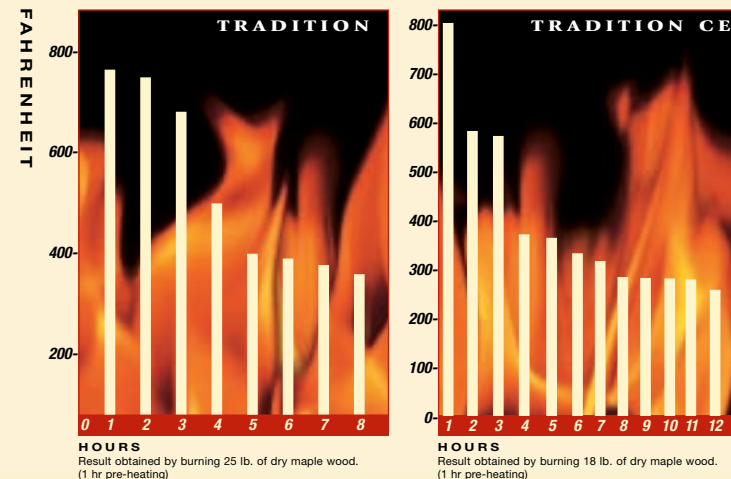

Overnight Burn Rates

Beautifully match or accent your decor with optional cast iron door finishes in 24 karat Gold Plated, Brushed Nickel or Black.

STANDARD FEATURES

- Convenient size: 36" W x 36" H x 25" D
- Single door for a better view of the fire
- Non-catalytic combustion for maintenance-free operation
- Outside air kit (4" I.D. x 10' long insulated flex and resister)
- Heat activated blower
- Refractories simulate a real masonry hearth
- Knockout on side and back to connect forced air system
- Ceramic glass for safety & optimum heat transfer
- Efficient air wash system keeps the glass clean
- Airtight combustion chamber for maximum efficiency
- Double Air Combustion Control (all-in-one)
  - Main control for variable heat output and wood consumption
  - Air Boost Control for faster wood ignition and efficient combustion
- Choice of Black, Brushed Nickel and 24 karat Gold Plated Steel facades and Steel or Cast Iron doors (mix and match)

SPECIFICATIONS

1. Zero-clearance to combustible materials
   - Maximum heat efficiency: 72%
   - Up to 55,000 Btu/hr
   - Overall firebox capacity 2.00 cu. ft.
   - Can heat between 1,000 to 1,500 sq. ft. (may vary depending on individual characteristics of home)
   - Burn time 6-8 hours (depends on wood used)
   - Maximum log size 20"
   - Warnock Hersey approved to ULC-S610 & UL-127
   - EPA approved and Washington State (3.7 gr/hr)
   - Chimney 6" I.D. Secure Temp ASHT*, Air Cooled chimney & Secure Temp S-2100*
   - Masonry installation with TUBINOX rigid stainless steel liner (optional)
2. OPTIONS
3. Gravity Kits
     - Double duct in Brass or Black
     - Single duct in Brass or Black
   - Forced Air Heating Kit for remote room heating (not EPA approved)
   - Rigid firescreen