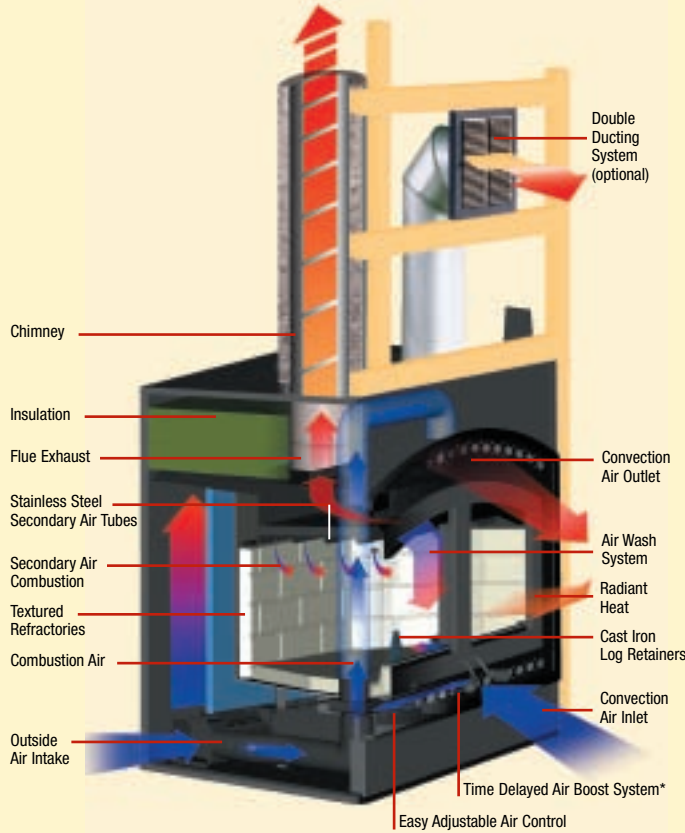

ENGINEERED TO BE THE BEST

TOP VIEW

FRONT VIEW

TOP VIEW

FRONT VIEW

Thanks to a versatile VENTING SYSTEM, the BIS TRADITION and the BIS TRADITION CE can be connected in a variety of venting configurations. In fact, they can be set up in any area of your home, whether upstairs, downstairs or both. And, once installed, their maintenance-free construction means you never have to worry about them again.

*Exclusive Time Delayed Air Boost System provides additional air input at ignition before dropping back to the desired burn rate you have set. *BIS Tradition only.

Authorized Dealer

Printed in Canada
ABISTRA CE
05-2005
REV : 0

SECURITY CHIMNEYS
INTERNATIONAL

www.securitychimneys.com

2125 Monterey, Laval, Quebec, Canada H7L 3T6 T: US 1 800 361 4909 Canada 1 800 667 3387