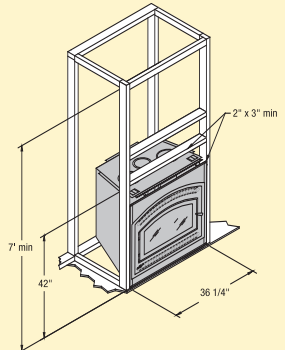

Thanks to a versatile VENTING SYSTEM, the BIS TRADITION and the BIS TRADITION CE can be connected in a variety of venting configurations. In fact, they can be set up in any area of your home, whether upstairs, downstairs or both. And, once installed, their maintenance-free construction means you never have to worry about them again.

*Exclusive Time Delayed Air Boost System provides additional air input at ignition before dropping back to the desired burn rate you have set. *BIS Tradition only.

Authorized Dealer

Printed in Canada
ABISTRA CE
05-2005
REV : 0

SECURITY CHIMNEYS
INTERNATIONAL

www.securitychimneys.com

2125 Monterey, Laval, Quebec, Canada H7L 3T6 T: US 1 800 361 4909 Canada 1 800 667 3387