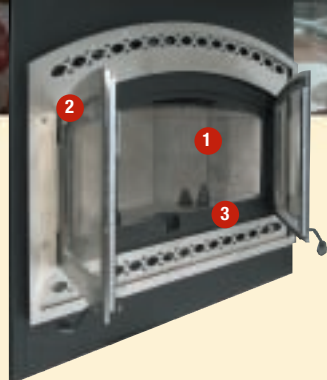

Mix & Match Design Options
With 4 optional facades and doors
you can make your fireplace design uniquely your own.

TRADITION

TRADITION CE

BLACK

BLACK

BRUSHED NICKEL

BRUSHED NICKEL

24K GOLD PLATED

24K GOLD PLATED

HAMMERED STEEL AVAILABLE FOR TRADITION & TRADITION CE (DOORS AND TRIM ONLY)

The design of the BIS TRADITION is an inspirational balance of form and function.

1. Refractories capture the authentic look of a real masonry fireplace
2. Arch design facade and door give the fireplace a traditional look
3. Decorative log retainer

Overnight Burn Rates

Beautifully match or accent your decor with optional cast iron door finishes in 24 karat Gold Plated, Brushed Nickel or Black.

STANDARD FEATURES

- Convenient size: 36" W x 36" H x 25" D
- Single door for a better view of the fire
- Non-catalytic combustion for maintenance-free operation
- Outside air kit (4" I.D. x 10' long insulated flex and resister)
- Heat activated blower
- Refractories simulate a real masonry hearth
- Knockout on side and back to connect forced air system
- Ceramic glass for safety & optimum heat transfer
- Efficient air wash system keeps the glass clean
- Airtight combustion chamber for maximum efficiency
- Double Air Combustion Control (all-in-one)
 - Main control for variable heat output and wood consumption
 - Air Boost Control for faster wood ignition and efficient combustion
- Choice of Black, Brushed Nickel and 24 karat Gold Plated Steel facades and Steel or Cast Iron doors (mix and match)