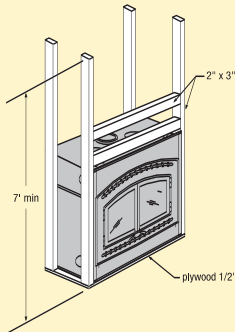

ENGINEERED TO BE THE BEST

TOP VIEW

FRONT VIEW

TOP VIEW

FRONT VIEW

Thanks to a versatile VENTING SYSTEM, the BIS TRADITION and the BIS TRADITION CE can be connected in a variety of venting configurations. In fact, they can be set up in any area of your home, whether upstairs, downstairs or both. And, once installed, their maintenance-free construction means you never have to worry about them again.

*Exclusive Time Delayed Air Boost System provides additional air input at ignition before dropping back to the desired burn rate you have set. *BIS Tradition only.

Authorized Dealer

Printed in Canada
ABISTRA CE
05-2005
REV : 0

SECURITY CHIMNEYS
INTERNATIONAL

www.securitychimneys.com

2125 Monterey, Laval, Quebec, Canada H7L 3T6 T: US 1 800 361 4909 Canada 1 800 667 3387