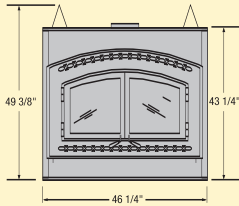

ENGINEERED TO BE THE BEST

TOP VIEW

FRONT VIEW

TOP VIEW

FRONT VIEW

Thanks to a versatile VENTING SYSTEM, the BIS TRADITION and the BIS TRADITION CE can be connected in a variety of venting configurations. In fact, they can be set up in any area of your home, whether upstairs, downstairs or both. And, once installed, their maintenance-free construction means you never have to worry about them again.

*Exclusive Time Delayed Air Boost System provides additional air input at ignition before dropping back to the desired burn rate you have set. *BIS Tradition only.

Authorized Dealer

Printed in Canada
ABISTRA CE
05-2005
REV : 0

SECURITY CHIMNEYS
INTERNATIONAL

www.securitychimneys.com

2125 Monterey, Laval, Quebec, Canada H7L 3T6 T: US 1 800 361 4909 Canada 1 800 667 3387