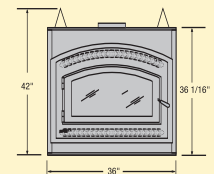

Thanks to a versatile VENTING SYSTEM, the BIS TRADITION and the BIS TRADITION CE can be connected in a variety of venting configurations. In fact, they can be set up in any area of your home, whether upstairs, downstairs or both. And, once installed, their maintenance-free construction means you never have to worry about them again.

*Exclusive Time Delayed Air Boost System provides additional air input at ignition before dropping back to the desired burn rate you have set. *BIS Tradition only.