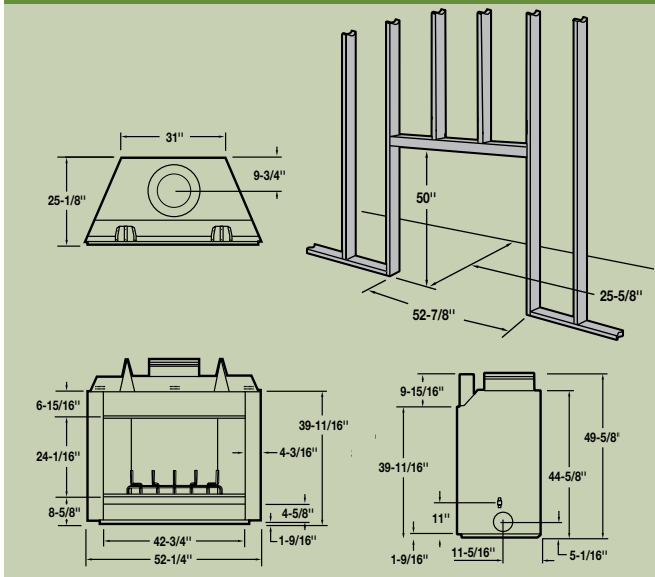

LSO-43 UNIT & FRAMING DIMENSIONS

On the cover: Oasis shown with standard brick-patterned interior with optional bi-fold stainless finish glass doors

STANDARD FEATURES

Expansive design provides one of the largest viewing areas available in an outdoor fireplace

Detailed brick-patterned interior adds a touch of custom masonry realism

Massive heavy-duty stainless steel grate holds up to six logs for convenient loading

Durable all-stainless steel construction assures long-lasting beauty and performance

Recessed side pockets hide durable stainless steel firescreens from view when open

Gas line access on both sides

OPTIONAL ACCESSORIES

Bi-fold stainless finish glass doors

Brushed stainless finish

Durable matching stainless steel weather cover

Traditional or herringbone pattern brickaded interior