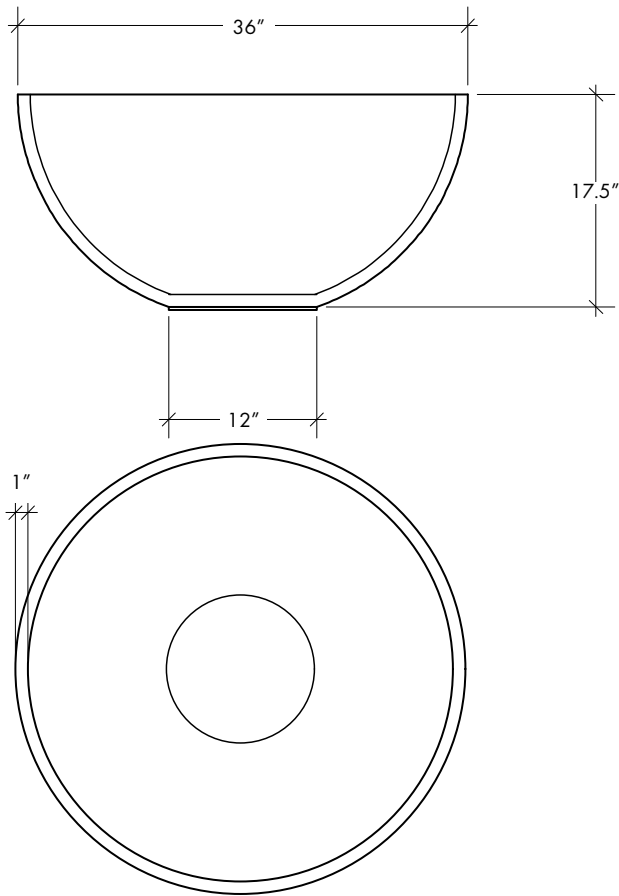

FIREBOWL

Firebowl Hemi 36 in Portland

FIREBOWL

SOLUS HANDCAST CONCRETE FIRE PITS

Earth and fire come together in a spectacular outdoor fire feature. The Solus Firebowl is a stunning focal point to any outdoor space, both substantial and restrained in design. Individually hand cast and finished, each one is entirely unique with it's own distinctive character.