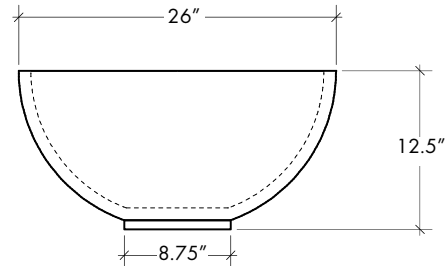

FIREBOWL

Firebowl Hemi 36 in Portland

FIREBOWL

SOLUS HANDCAST CONCRETE FIRE PITS

Earth and fire come together in a spectacular outdoor fire feature. The Solus Firebowl is a stunning focal point to any outdoor space, both substantial and restrained in design. Individually hand cast and finished, each one is entirely unique with it's own distinctive character.