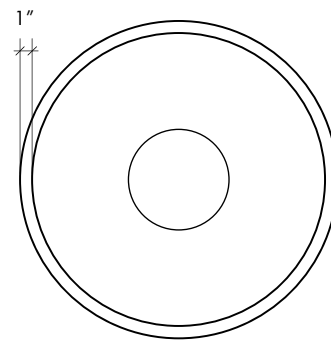

FIREBOWL

Firebowl Hemi 36 in Portland

FIREBOWL

SOLUS HANDCAST CONCRETE FIRE PITS

Earth and fire come together in a spectacular outdoor fire feature. The Solus Firebowl is a stunning focal point to any outdoor space, both substantial and restrained in design. Individually hand cast and finished, each one is entirely unique with it's own distinctive character.