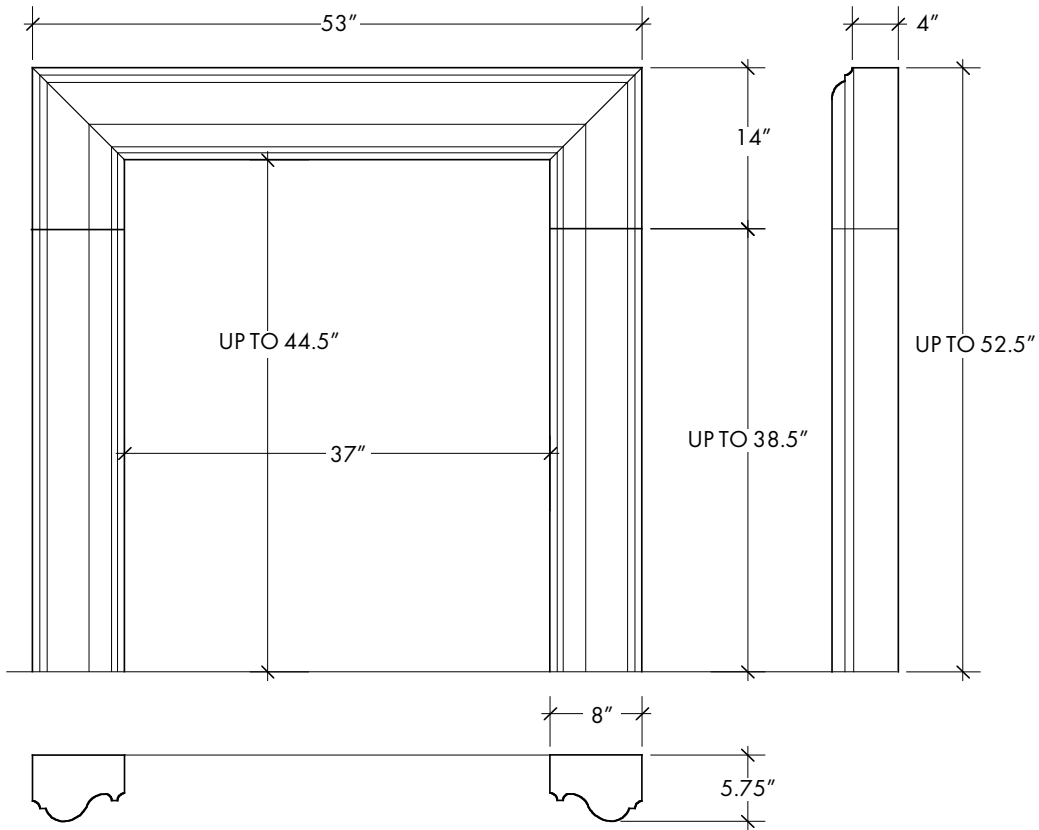

RONDEAU

SOLUS HANDCAST CONCRETE FIREPLACE SURROUNDS

Rondeau is a scaled-down version of our Ogee surround, well-suited to a wide variety of interior designs and applications. Its traditional curves are a fine accompaniment to millwork or as a counterpoint in a modern condominium.

SIZES

Rondeau accommodates fireplaces up to 37" in width and 44.5" in height.

CHOICES

The surround may be cast in any of our 12 integral colours. To complete the fireplace, we offer a wide selection of trim panel and hearth options.

For more information, please visit:

www.solusdecor.com